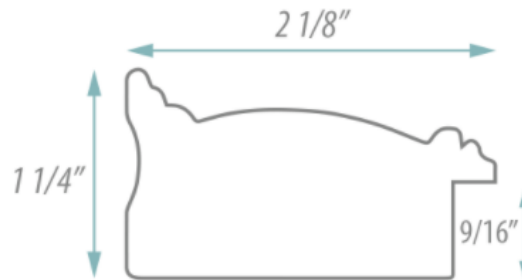

SPECIFICATION SHEET

FRAMED MIRROR

MODEL#: FM 80961-15X30

FRAMED MIRRORS COLLECTION

FEATURES:

- ONE 15X30" HIGH RESOLUTION SILVER PLATE GLASS MIRROR SIZE W/ DECORATIVE FRAME.
- "WALL HUGGER" HANGER FOR MOUNTING INCLUDED.
- STANDARD MOUNTING STYLE IS VERTICAL. FOR HORIZONTAL, PLEASE SPECIFY WHEN ORDERING.
- PACKED IN FOUR WALL (FOLDED DOUBLE WALL) CORRUGATION.
- STYLE: CLASSIC
- COLOR: CHERRY/MAHOGANY
- FINISH: VENEER/ WOOD TONES

MIRROR FINISHES:

- FLAT POLISHED EDGE
- BEVELED EDGE

OVERALL SIZE DIMENSION: 19 1/4" WIDE X 34 1/4" HIGH X 1 1/4" DEEP